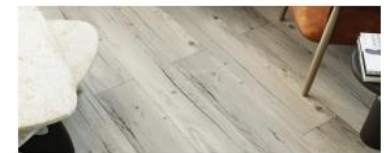

Norwegian Wood