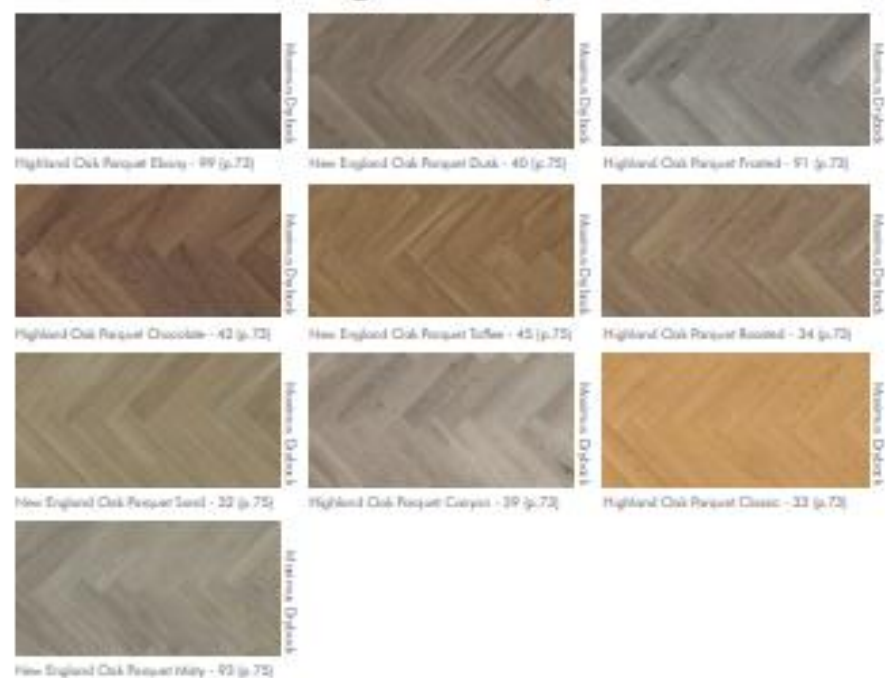

Overview Herringbone Dryback 10x41 cm