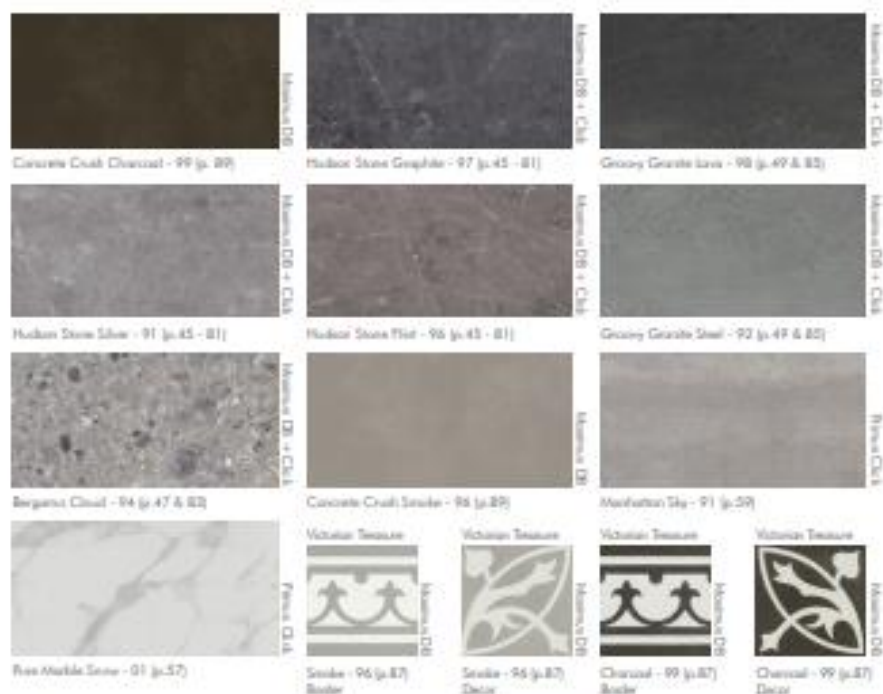

Overview Stone Tiles